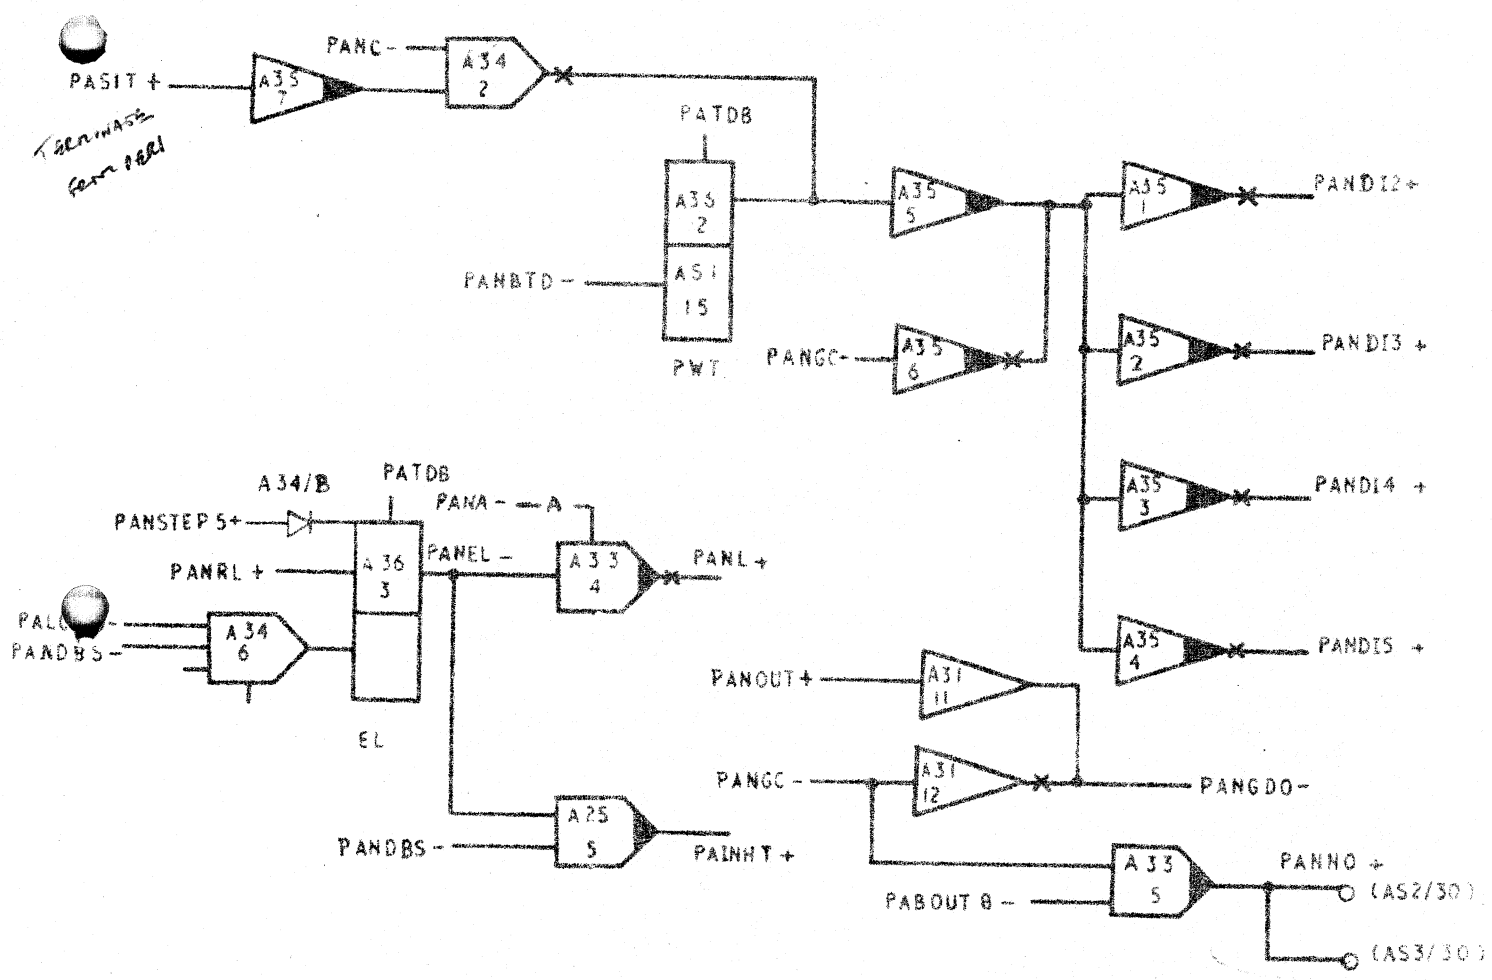

I.C.T. PP.281 CHARACTER DATA BUFFER CONTROL

GROUP WCC07/3

I N D E X

Sheet	1	}	Buffer Control Logic
"	2		
"	3		
"	4		
"	5	}	Buffer Data Flow
"	6		
"	7		
"	8		
"	9		
"	10		

SUB	155		
ACW	1537		
DATE	4 9 68		

CHARACTER DATA BUFFER CONTROL

WGC 07/3/3.

SUB.	ISS	1																	
ACW.	1537	1566																	
DATE	4/9/68	30/9/68																	